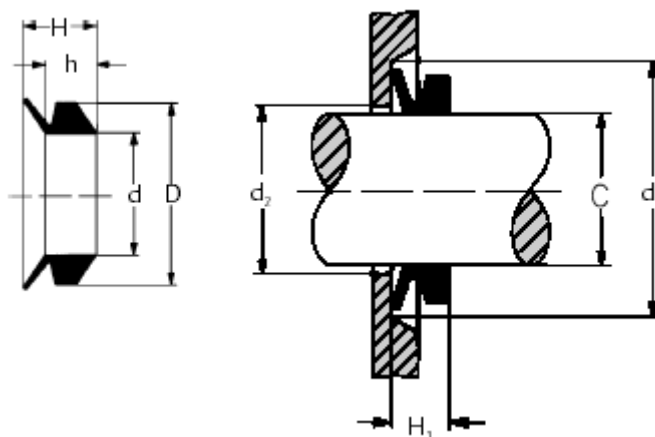

Data Sheet

Article number: 17950060S

Description: KLEE V-ring VS 50-60 NBR 60

Measures

C = 58-63
d = 54.0
D = 64.0
d1 = C+15
d2 = C+3
h = 9.5
H = 13.0
H1 = 11 +/- 1